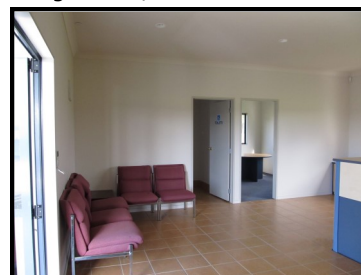

**Terms:** \$1800 + GST per month (includes power and water)

**Bond:** \$1800

**Site features:**

- Close to Airfield Road entrance of airport on Corsair Lane
- 1 x Large meeting room with chairs, trestle tables, projector, whiteboard, heaters
- 1 x Single office or breakout room
- 1 x Large office or breakout room
- 1 x Reception Area
- 1 x Kitchen/lunchroom area with hot water boiler/dishwasher/1 x fridge/freezer/1 x fridge/microwave oven

Meeting room

Kitchen/Lunchroom

Large office/breakout room

Single office/breakout room

Reception area

Bathroom facilities

To enquire about this office space please contact Ardmore Airport Ltd on 09 298 9544